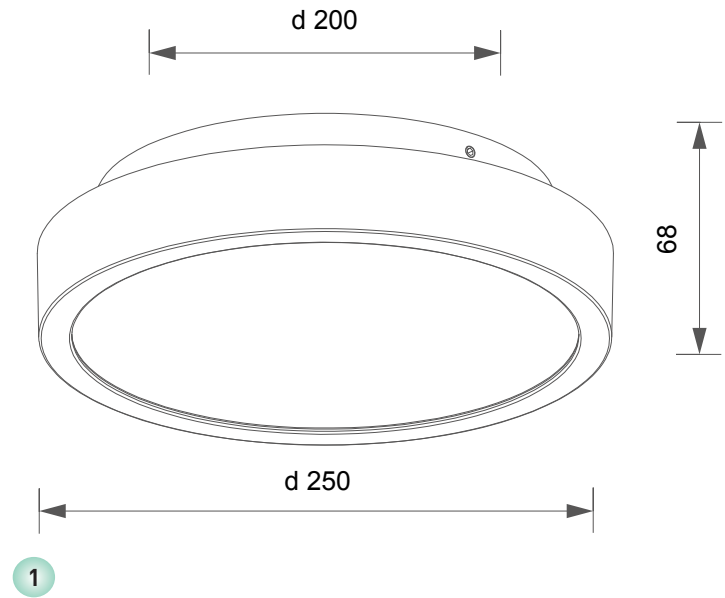

# SOFTEYE ROUND

view

size

1 overall dimensions

# SOFTEYE ROUND

LED outdoor ceiling-wall lighting 18W, IP65.

The luminaire is a compact and convenient solution for floodlighting and accentual lighting of entry elements. Suitable for use as outdoor lighting instead of devices with gas-discharge lamps. The driver and the power supply are located inside the housing.

<b>Housing:</b>	Pressure die-cast aluminum alloy with polyester powder paint. Body and glass are fitted with silicone sealants.
<b>Fasteners:</b>	Stainless steel, T=2.00mm
<b>Glass:</b>	tempered glass, 3.0 mm
<b>Optical system:</b>	Optical lens. Efficiency >85%
<b>Optics with angles:</b>	109°.
<b>Housing color:</b>	Black, Grey, White
<b>Operating temperature:</b>	-40°C – +45°C (at startup: -20°C)
<b>Weight:</b>	1.78 kg
<b>Number of diodes (monochromatic):</b>	100

Article	Name	Power, W	Dimensions, mm	Beam angle°	Light flow, lm	Color rendering index	Power factor (PF)
69505010	SoftEye Round 18W 4000K 220V IP65	18 W	250 x 68	109°	1120 lm	74	0,96