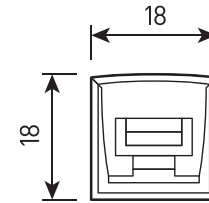

AGIVA WALLWASH

view

1 overall dimensions

size

1

3D BENDABLE

AGIVA WALLWASH

Flexible linear luminaire for architectural accent lighting

Housing:	Sealed die-cast silicone housing
Housing color:	White
Beam angle:	15°, 20°, 25°, 38°, 60°, 20°x40°
IES protection classes:	Class III (SELV)
Color temperature:	2700K, 3000K, 4000K, 5000K, 6000K, R, G, B
Input voltage:	24V
Control system:	On/Off, PWM, 1-10V, DMX-512, TRIAC, DALI
Ingress Protection Rating, IP:	IP68
Operating temperature:	-40°C ~ +50°C
Minimum cutting length:	0,1m
Maximum length:	5m
Bend radius:	0,1-0,15m
Weight:	0,5 kg/m

Article	Name	Power	Dimensions, mm	Input voltage	Beam angle	Color temperature	Weight, kg
911026095	AGIVA WALLWASH 1000mm 16W 24V IP68 SINGLE COLOR	16 W	1000x18x18	24 V	15°, 20°, 25°, 38°, 60°, 20°x40°	2700K, 3000K, 4000K, 5000K, 6000K, R, G, B	0,5