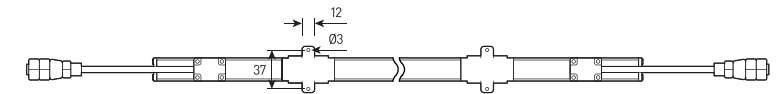

view

RAL

1 overall dimensions

1

size

STICH

Compact linear luminaire for architectural lighting

Housing:	Extruded aluminum with a protective anti-corrosion coating
Beam angle:	120°
Housing color:	Black, Metallic, RAL
IES protection classes:	Class III (SELV)
Color temperature, K:	2700K, 3000K, 4000K, 5700K, R, G, B, RGB 3in1, RGBW 4in1
Input voltage, V:	24V
Control system:	On/Off, DMX-512
Ingress Protection Rating, IP:	IP65
Operating temperature:	-40°C ~ +50°C
Weight, kg:	0.5 - 1.0kg

Article	Name	Power, W	Dimensions, mm	Input voltage, V	Beam angle, degrees	Color temperature, K	Weight, kg
744080082	STICH 10W 1000mm 24V IP65 SINGLE COLOR	10W	1000x22x77	24V	120°	2700K, 3000K, 4000K, 5700K, R, G, B	1.0
744080083	STICH 5W 500mm 24V IP65 SINGLE COLOR	5W	500x22x77	24V	120°	2700K, 3000K, 4000K, 5700K, R, G, B	0.5
744080084	STICH 10W 1000mm RGB 3in1 DMX-512 24V IP65	10W	1000x22x77	24V	120°	RGB	1.0
744080085	STICH 5W 500mm RGB 3in1 DMX-512 24V IP65	5W	500x22x77	24V	120°	RGB	0.5
744080086	STICH 10W 1000mm RGBW 4in1 DMX-512 24V IP65	10W	1000x22x77	24V	120°	RGBW	1.0
744080087	STICH 5W 500mm RGBW 4in1 DMX-512 24V IP65	5W	500x22x77	24V	120°	RGBW	0.5
744080088	STICH 15W 1000mm 24V IP65 SINGLE COLOR	15W	1000x22x77	24V	120°	2700K, 3000K, 4000K, 5700K, R, G, B	1.0
744080089	STICH 7.5W 500mm 24V IP65 SINGLE COLOR	7.5W	500x22x77	24V	120°	2700K, 3000K, 4000K, 5700K, R, G, B	0.5
744080090	STICH 15W 1000mm RGB 3in1 DMX-512 24V IP65	15W	1000x22x77	24V	120°	RGB	1.0
744080091	STICH 7.5W 500mm RGB 3in1 DMX-512 24V IP65	7.5W	500x22x77	24V	120°	RGB	0.5
744080092	STICH 15W 1000mm RGBW 4in1 DMX-512 24V IP65	15W	1000x22x77	24V	120°	RGBW	1.0
744080093	STICH 7.5W 500mm RGBW 4in1 DMX-512 24V IP65	7.5W	500x22x77	24V	120°	RGBW	0.5