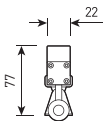

view

RAL

1 overall dimensions

1

size

STICH

Compact linear luminaire for architectural lighting

Housing:	Extruded aluminum with a protective anti-corrosion coating
Beam angle:	120°
Housing color:	Black, Metallic, RAL
IES protection classes:	Class III (SELV)
Color temperature, K:	2700K, 3000K, 4000K, 5700K, R, G, B, RGB 3in1, RGBW 4in1
Input voltage, V:	24V
Control system:	On/Off, DMX-512
Ingress Protection Rating, IP:	IP65
Operating temperature:	-40°C ~ +50°C
Weight, kg:	0.5 - 1.0kg

Article	Name	Power, W	Dimensions, mm	Input voltage, V	Beam angle, degrees	Color temperature, K	Weight, kg
744080082	STICH 10W 1000mm 24V IP65 SINGLE COLOR	10W	1000x22x77	24V	120°	2700K, 3000K, 4000K, 5700K, R, G, B	1.0
744080083	STICH 5W 500mm 24V IP65 SINGLE COLOR	5W	500x22x77	24V	120°	2700K, 3000K, 4000K, 5700K, R, G, B	0.5
744080084	STICH 10W 1000mm RGB 3in1 DMX-512 24V IP65	10W	1000x22x77	24V	120°	RGB	1.0
744080085	STICH 5W 500mm RGB 3in1 DMX-512 24V IP65	5W	500x22x77	24V	120°	RGB	0.5
744080086	STICH 10W 1000mm RGBW 4in1 DMX-512 24V IP65	10W	1000x22x77	24V	120°	RGBW	1.0
744080087	STICH 5W 500mm RGBW 4in1 DMX-512 24V IP65	5W	500x22x77	24V	120°	RGBW	0.5
744080088	STICH 15W 1000mm 24V IP65 SINGLE COLOR	15W	1000x22x77	24V	120°	2700K, 3000K, 4000K, 5700K, R, G, B	1.0
744080089	STICH 7.5W 500mm 24V IP65 SINGLE COLOR	7.5W	500x22x77	24V	120°	2700K, 3000K, 4000K, 5700K, R, G, B	0.5
744080090	STICH 15W 1000mm RGB 3in1 DMX-512 24V IP65	15W	1000x22x77	24V	120°	RGB	1.0
744080091	STICH 7.5W 500mm RGB 3in1 DMX-512 24V IP65	7.5W	500x22x77	24V	120°	RGB	0.5
744080092	STICH 15W 1000mm RGBW 4in1 DMX-512 24V IP65	15W	1000x22x77	24V	120°	RGBW	1.0
744080093	STICH 7.5W 500mm RGBW 4in1 DMX-512 24V IP65	7.5W	500x22x77	24V	120°	RGBW	0.5