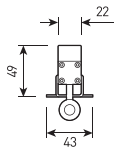

view

RAL

1 overall dimensions

1

size

STICH

Compact linear luminaire for architectural lighting

Housing:	Extruded aluminum with a protective anti-corrosion coating
Beam angle:	120°
Housing color:	Black, Metallic, RAL
IES protection classes:	Class III (SELV)
Color temperature, K:	2700K, 3000K, 4000K, 5700K, R, G, B, RGB 3in1, RGBW 4in1
Input voltage, V:	24V
Control system:	On/Off, DMX-512
Ingress Protection Rating, IP:	IP65
Operating temperature:	-40°C ~ +50°C
Weight, kg:	0.5 - 1.0kg

Article	Name	Power, W	Dimensions, mm	Input voltage, V	Beam angle, degrees	Color temperature, K	Weight, kg
744080082	STICH 10W 1000mm 24V IP65 SINGLE COLOR	10W	1000x22x77	24V	120°	2700K, 3000K, 4000K, 5700K, R, G, B	1.0
744080083	STICH 5W 500mm 24V IP65 SINGLE COLOR	5W	500x22x77	24V	120°	2700K, 3000K, 4000K, 5700K, R, G, B	0.5
744080084	STICH 10W 1000mm RGB 3in1 DMX-512 24V IP65	10W	1000x22x77	24V	120°	RGB	1.0
744080085	STICH 5W 500mm RGB 3in1 DMX-512 24V IP65	5W	500x22x77	24V	120°	RGB	0.5
744080086	STICH 10W 1000mm RGBW 4in1 DMX-512 24V IP65	10W	1000x22x77	24V	120°	RGBW	1.0
744080087	STICH 5W 500mm RGBW 4in1 DMX-512 24V IP65	5W	500x22x77	24V	120°	RGBW	0.5
744080088	STICH 15W 1000mm 24V IP65 SINGLE COLOR	15W	1000x22x77	24V	120°	2700K, 3000K, 4000K, 5700K, R, G, B	1.0
744080089	STICH 7.5W 500mm 24V IP65 SINGLE COLOR	7.5W	500x22x77	24V	120°	2700K, 3000K, 4000K, 5700K, R, G, B	0.5
744080090	STICH 15W 1000mm RGB 3in1 DMX-512 24V IP65	15W	1000x22x77	24V	120°	RGB	1.0
744080091	STICH 7.5W 500mm RGB 3in1 DMX-512 24V IP65	7.5W	500x22x77	24V	120°	RGB	0.5
744080092	STICH 15W 1000mm RGBW 4in1 DMX-512 24V IP65	15W	1000x22x77	24V	120°	RGBW	1.0
744080093	STICH 7.5W 500mm RGBW 4in1 DMX-512 24V IP65	7.5W	500x22x77	24V	120°	RGBW	0.5