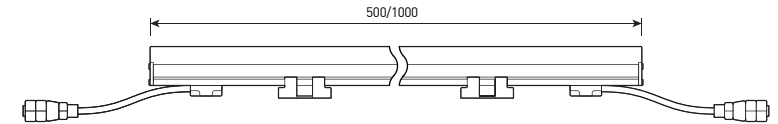

view

RAL

1 overall dimensions

1

size

STICH

Compact linear luminaire for architectural lighting

Housing:	Extruded aluminum with a protective anti-corrosion coating
Beam angle:	120°
Housing color:	Black, Metallic, RAL
IES protection classes:	Class III (SELV)
Color temperature, K:	2700K, 3000K, 4000K, 5700K, R, G, B, RGB 3in1, RGBW 4in1
Input voltage, V:	24V
Control system:	On/Off, DMX-512
Ingress Protection Rating, IP:	IP65
Operating temperature:	-40°C ~ +50°C
Weight, kg:	0.5 - 1.0kg

Article	Name	Power, W	Dimensions, mm	Input voltage, V	Beam angle, degrees	Color temperature, K	Weight, kg
744080082	STICH 10W 1000mm 24V IP65 SINGLE COLOR	10W	1000x22x77	24V	120°	2700K, 3000K, 4000K, 5700K, R, G, B	1.0
744080083	STICH 5W 500mm 24V IP65 SINGLE COLOR	5W	500x22x77	24V	120°	2700K, 3000K, 4000K, 5700K, R, G, B	0.5
744080084	STICH 10W 1000mm RGB 3in1 DMX-512 24V IP65	10W	1000x22x77	24V	120°	RGB	1.0
744080085	STICH 5W 500mm RGB 3in1 DMX-512 24V IP65	5W	500x22x77	24V	120°	RGB	0.5
744080086	STICH 10W 1000mm RGBW 4in1 DMX-512 24V IP65	10W	1000x22x77	24V	120°	RGBW	1.0
744080087	STICH 5W 500mm RGBW 4in1 DMX-512 24V IP65	5W	500x22x77	24V	120°	RGBW	0.5
744080088	STICH 15W 1000mm 24V IP65 SINGLE COLOR	15W	1000x22x77	24V	120°	2700K, 3000K, 4000K, 5700K, R, G, B	1.0
744080089	STICH 7.5W 500mm 24V IP65 SINGLE COLOR	7.5W	500x22x77	24V	120°	2700K, 3000K, 4000K, 5700K, R, G, B	0.5
744080090	STICH 15W 1000mm RGB 3in1 DMX-512 24V IP65	15W	1000x22x77	24V	120°	RGB	1.0
744080091	STICH 7.5W 500mm RGB 3in1 DMX-512 24V IP65	7.5W	500x22x77	24V	120°	RGB	0.5
744080092	STICH 15W 1000mm RGBW 4in1 DMX-512 24V IP65	15W	1000x22x77	24V	120°	RGBW	1.0
744080093	STICH 7.5W 500mm RGBW 4in1 DMX-512 24V IP65	7.5W	500x22x77	24V	120°	RGBW	0.5