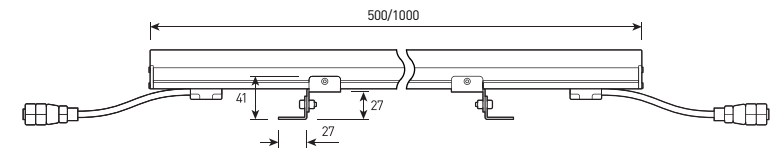

view

RAL

1 overall dimensions

1

size

STICH

Compact linear luminaire for architectural lighting

Housing:	Extruded aluminum with a protective anti-corrosion coating
Beam angle:	120°
Housing color:	Black, Metallic, RAL
IES protection classes:	Class III (SELV)
Color temperature, K:	2700K, 3000K, 4000K, 5700K, R, G, B, RGB 3in1, RGBW 4in1
Input voltage, V:	24V
Control system:	On/Off, DMX-512
Ingress Protection Rating, IP:	IP65
Operating temperature:	-40°C ~ +50°C
Weight, kg:	0.5 - 1.0kg

Article	Name	Power, W	Dimensions, mm	Input voltage, V	Beam angle, degrees	Color temperature, K	Weight, kg
744080082	STICH 10W 1000mm 24V IP65 SINGLE COLOR	10W	1000x22x77	24V	120°	2700K, 3000K, 4000K, 5700K, R, G, B	1.0
744080083	STICH 5W 500mm 24V IP65 SINGLE COLOR	5W	500x22x77	24V	120°	2700K, 3000K, 4000K, 5700K, R, G, B	0.5
744080084	STICH 10W 1000mm RGB 3in1 DMX-512 24V IP65	10W	1000x22x77	24V	120°	RGB	1.0
744080085	STICH 5W 500mm RGB 3in1 DMX-512 24V IP65	5W	500x22x77	24V	120°	RGB	0.5
744080086	STICH 10W 1000mm RGBW 4in1 DMX-512 24V IP65	10W	1000x22x77	24V	120°	RGBW	1.0
744080087	STICH 5W 500mm RGBW 4in1 DMX-512 24V IP65	5W	500x22x77	24V	120°	RGBW	0.5
744080088	STICH 15W 1000mm 24V IP65 SINGLE COLOR	15W	1000x22x77	24V	120°	2700K, 3000K, 4000K, 5700K, R, G, B	1.0
744080089	STICH 7.5W 500mm 24V IP65 SINGLE COLOR	7.5W	500x22x77	24V	120°	2700K, 3000K, 4000K, 5700K, R, G, B	0.5
744080090	STICH 15W 1000mm RGB 3in1 DMX-512 24V IP65	15W	1000x22x77	24V	120°	RGB	1.0
744080091	STICH 7.5W 500mm RGB 3in1 DMX-512 24V IP65	7.5W	500x22x77	24V	120°	RGB	0.5
744080092	STICH 15W 1000mm RGBW 4in1 DMX-512 24V IP65	15W	1000x22x77	24V	120°	RGBW	1.0
744080093	STICH 7.5W 500mm RGBW 4in1 DMX-512 24V IP65	7.5W	500x22x77	24V	120°	RGBW	0.5